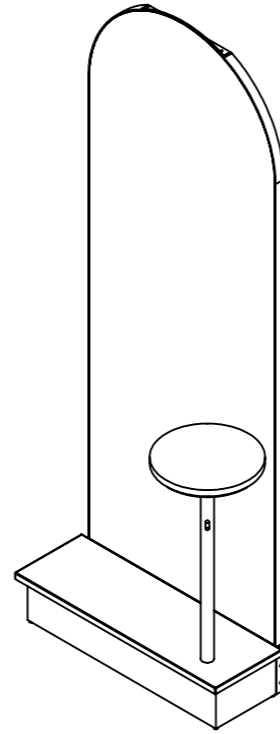

GUIDE ONLY. REFER TO OWNERS MANUAL FOR FULL DETAILS

including mirror weight & type of wall to determine best practice mounting.
Wall Fixings are not supplied. Wall noggins are not required when installing mirrors.

© Comfortel Furniture Pty Ltd. All rights are reserved. No part of this product design or document may be reproduced or distributed without written consent of Comfortel Furniture Pty Ltd.

comfortel

PRODUCT
VERONA GRANDE SINGLE
STYLE
#8184

ALL DIMENSIONS GIVEN IN mm [IN]