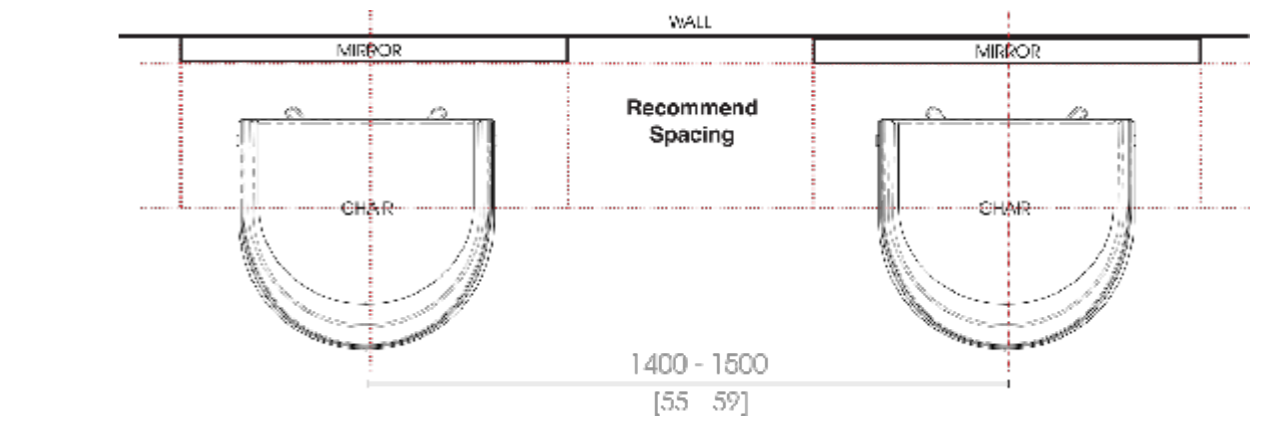

GUIDE ONLY. REFER TO OWNERS MANUAL FOR FULL DETAILS

including mirror weight & type of wall to determine best practice mounting.
Wall Fixings are not supplied. Wall noggins are not required when installing mirrors.

© Comfortel Furniture Pty Ltd. All rights are reserved. No part of this product design or document may be reproduced or distributed without written consent of Comfortel Furniture Pty Ltd.

comfortel

PRODUCT
VERONA GRANDE SINGLE
STYLE
#8184

ALL DIMENSIONS GIVEN IN mm [IN]