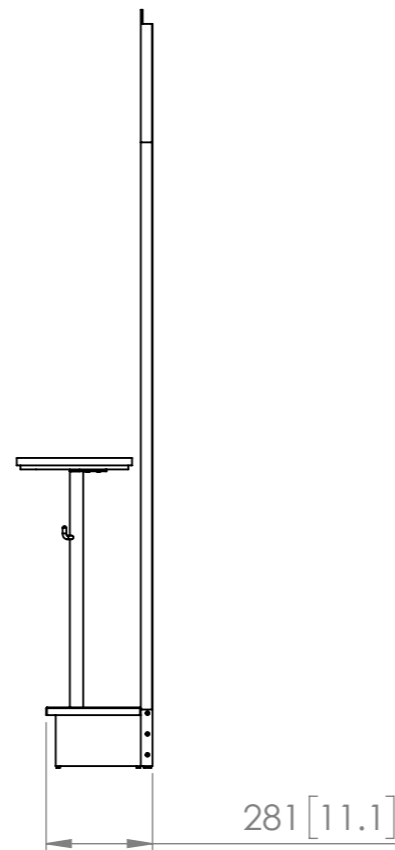

GUIDE ONLY. REFER TO OWNERS MANUAL FOR FULL DETAILS

including mirror weight & type of wall to determine best practice mounting.
Wall Fixings are not supplied. Wall noggins are not required when installing mirrors.

© Comfortel Furniture Pty Ltd. All rights are reserved. No part of this product design or document may be reproduced or distributed without written consent of Comfortel Furniture Pty Ltd.

comfortel

PRODUCT
VERONA GRANDE SINGLE
STYLE
#8184

ALL DIMENSIONS GIVEN IN mm [IN]